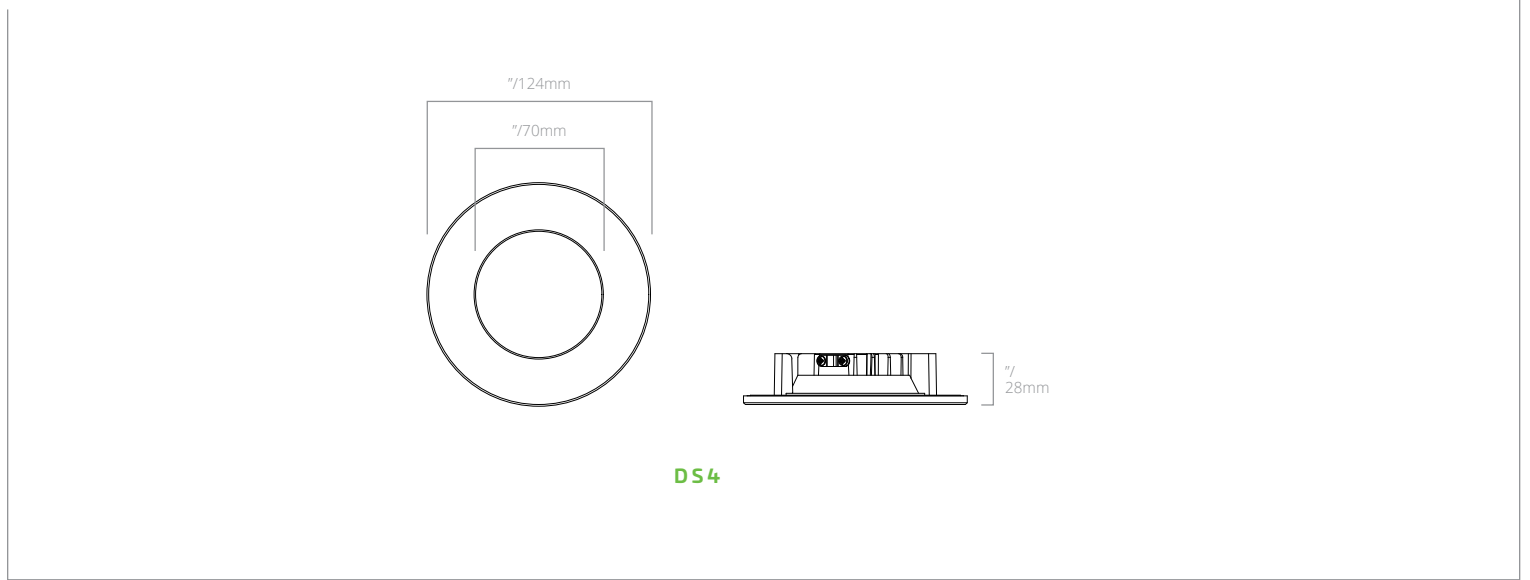

PERFORMANCE SUMMARY

ORDER CODE	ITEM #		SIZE	WATTS	NOMINAL LUMENS	CCT	CRI	VOLTS	DIMMING	ETL	ENERGY STAR
12144	DS4/S1/8W/830/120DTWH		4"	8W	700	3000K	>80	120V	Triac	Wet	★
12145	DS4/S1/8W/9CCT5/120DTWH		4"	8W	600	27/30/35/40/5000K	>90	120V	Triac	Wet	★

ACCESSORIES

ORDER CODE	ITEM #		DESCRIPTION
12146	DS4/S1/TRIM/BK		4" Trim Black
12147	DS4/S1/TRIM/SI		4" Trim Silver
12148	DS4/S1/RETROACC		4" Retrofit Accessory

PRODUCT DIMENSIONS